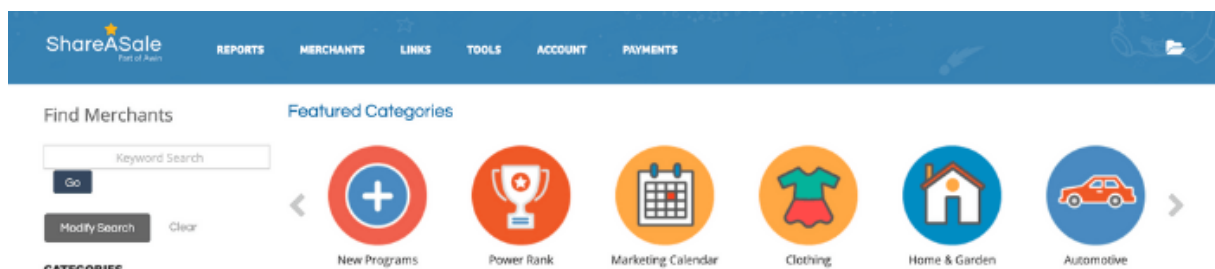

Step 2: After logging in, follow these steps to join:

1. Navigate to Merchants ->Find Merchants.
2. Search for "HitPaw" -> select HitPaw Affiliate Program (**ID: 100009**).
3. Click Join Program.