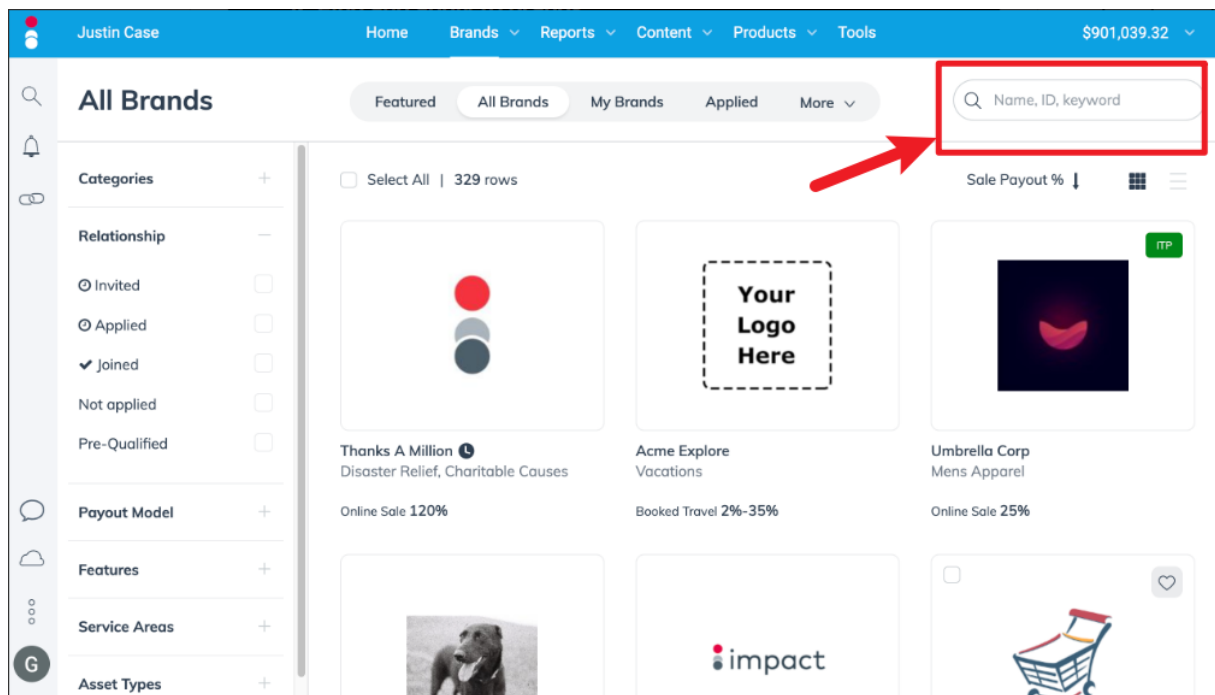

Final Step: Share your Affiliate ID or email with us, and our affiliate manager will approve your application within 24 hours.

Part 3: How to Get Affiliate Link and Earn From Impact

Once approved, you can promote HitPaw using your unique Impact tracking link. Earn commissions every time your audience clicks your link and makes a purchase on HitPaw's official site.

Steps to get your affiliate link:

1. Login in your Impact account at <https://app.impact.com/login.user>
2. Go to Create a Link ->Search for "HitPaw".
3. Click the Get Links icon to load all available HitPaw links.
4. Select your preferred link and click the Create icon to generate or customize your unique tracking link.